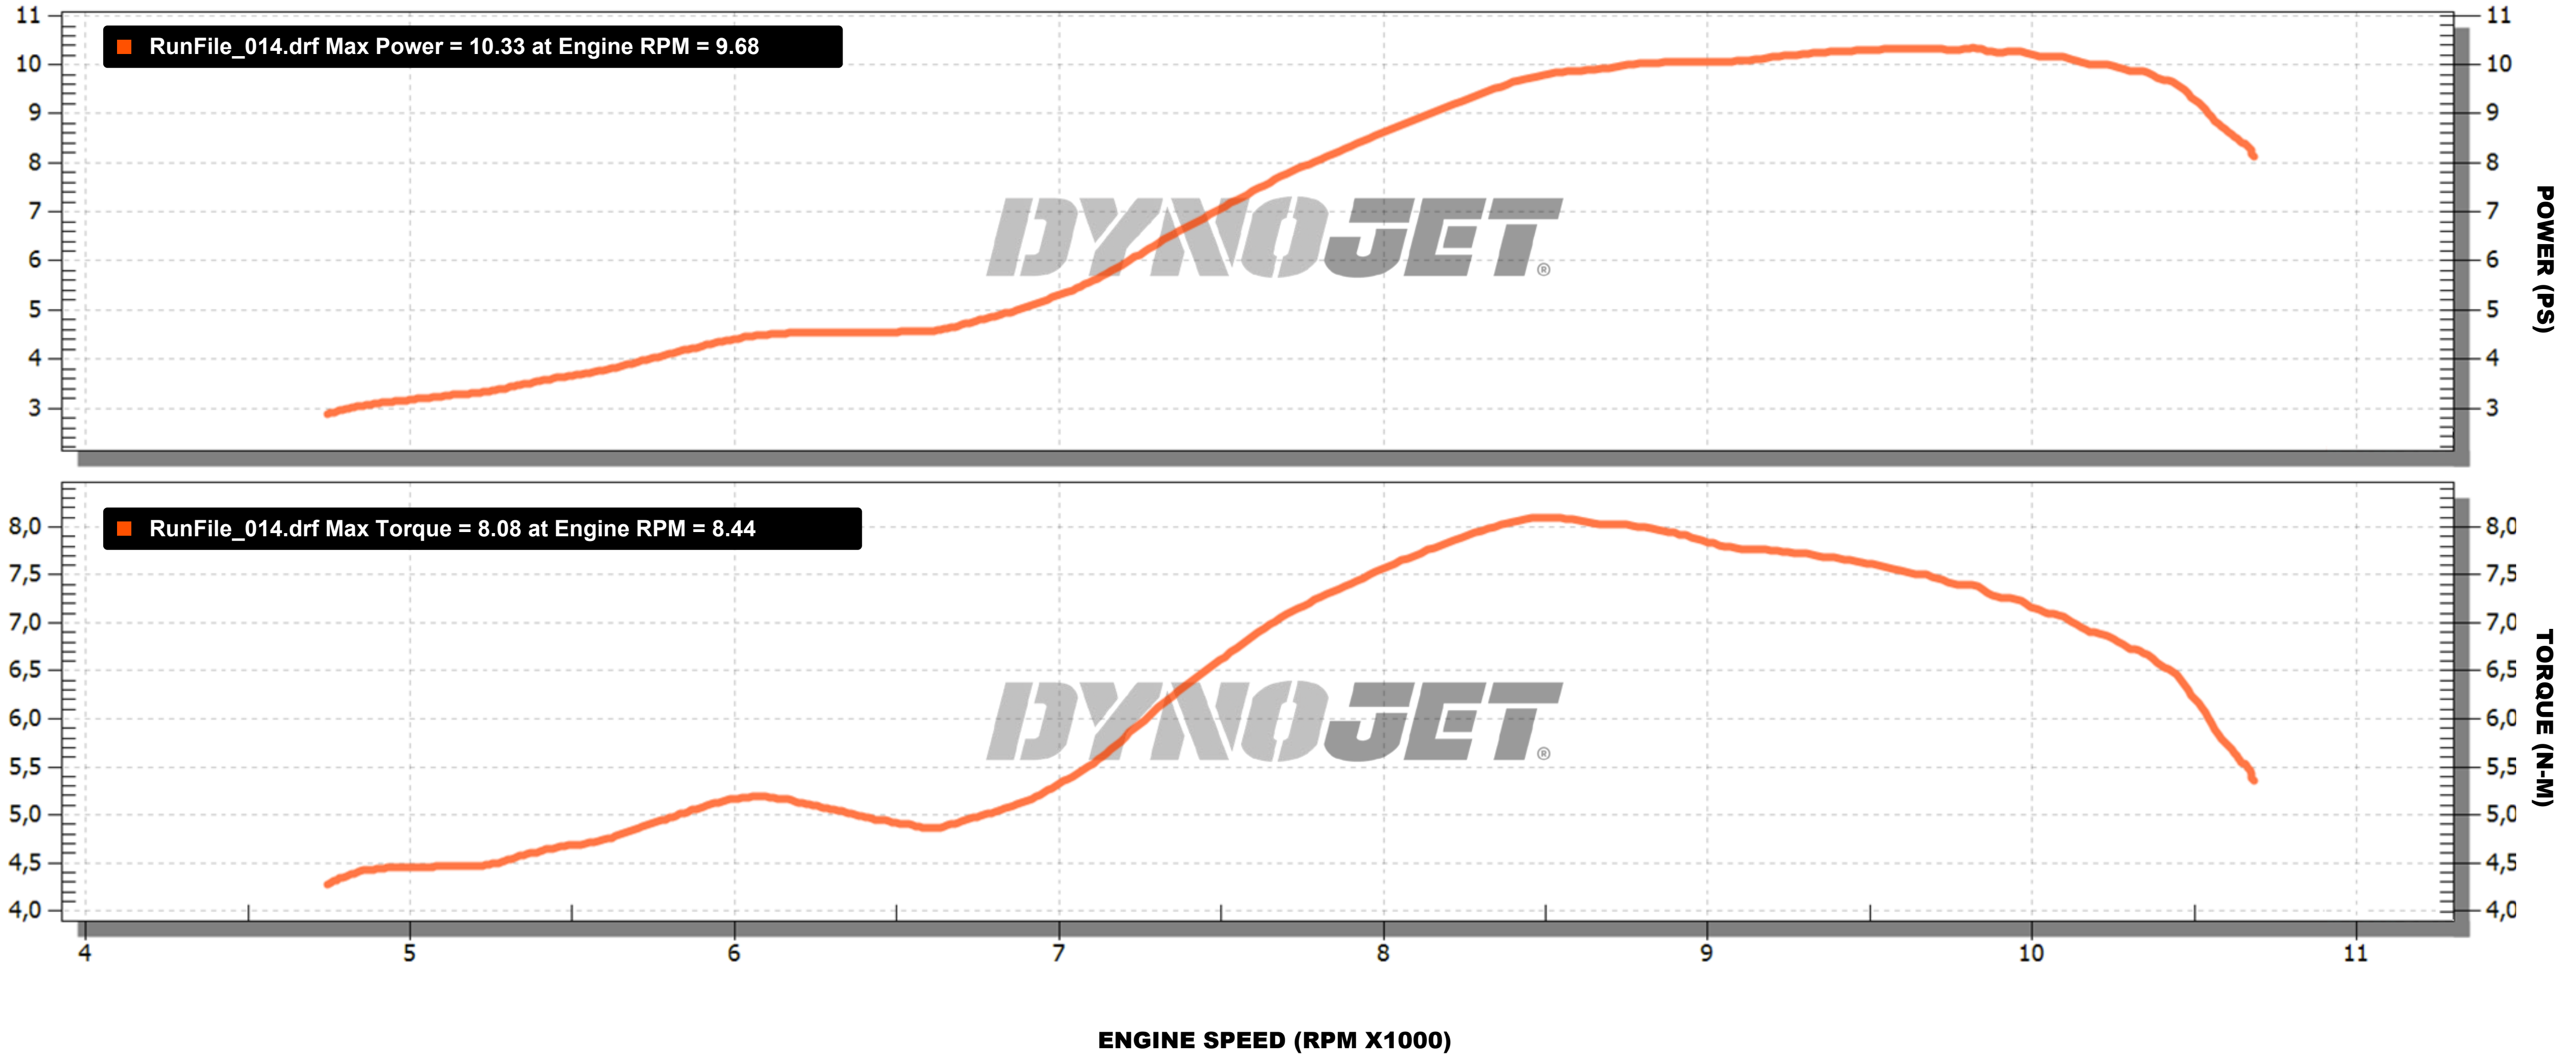

STAGE 6[®]

STREETTRACE 70CC

DYNOJET RESEARCH

CF: DIN Smoothing: 5

STAGE6 STREETTRACE 70CC

MAX POWER = 10.33 PS MAX TORQUE = 8.08 N-M

RUNFILE_014.DRF [AT: 17:44:01, WEDNESDAY, 26. APRIL 2023] [CF: DIN 1.01]

RUN TYPE: RO
RUN CONDITIONS: 23,72°C, 1001,11 MBARS, HUMIDITY 13%
DIN: 1,02

CYLINDERKIT	STREETTRACE 70CC	S6-7214042
CRANKSHAFT	STAGE6 PRO REPLICA	S6-8114000
EXHAUST	STAGE6 PRO REPLICA MK2*	S6-9114004
CARBURETOR	STAGE6 MK2 DELLORTO BLACK	S6-31DEL-19
MANIFOLD	STAGE6 R/T HIGH FLOW	S6-3318803/OR
REED VALVE	STAGE6 R/T FKM (VITON®)	S6-3219040/VT

*DERESTRICTED