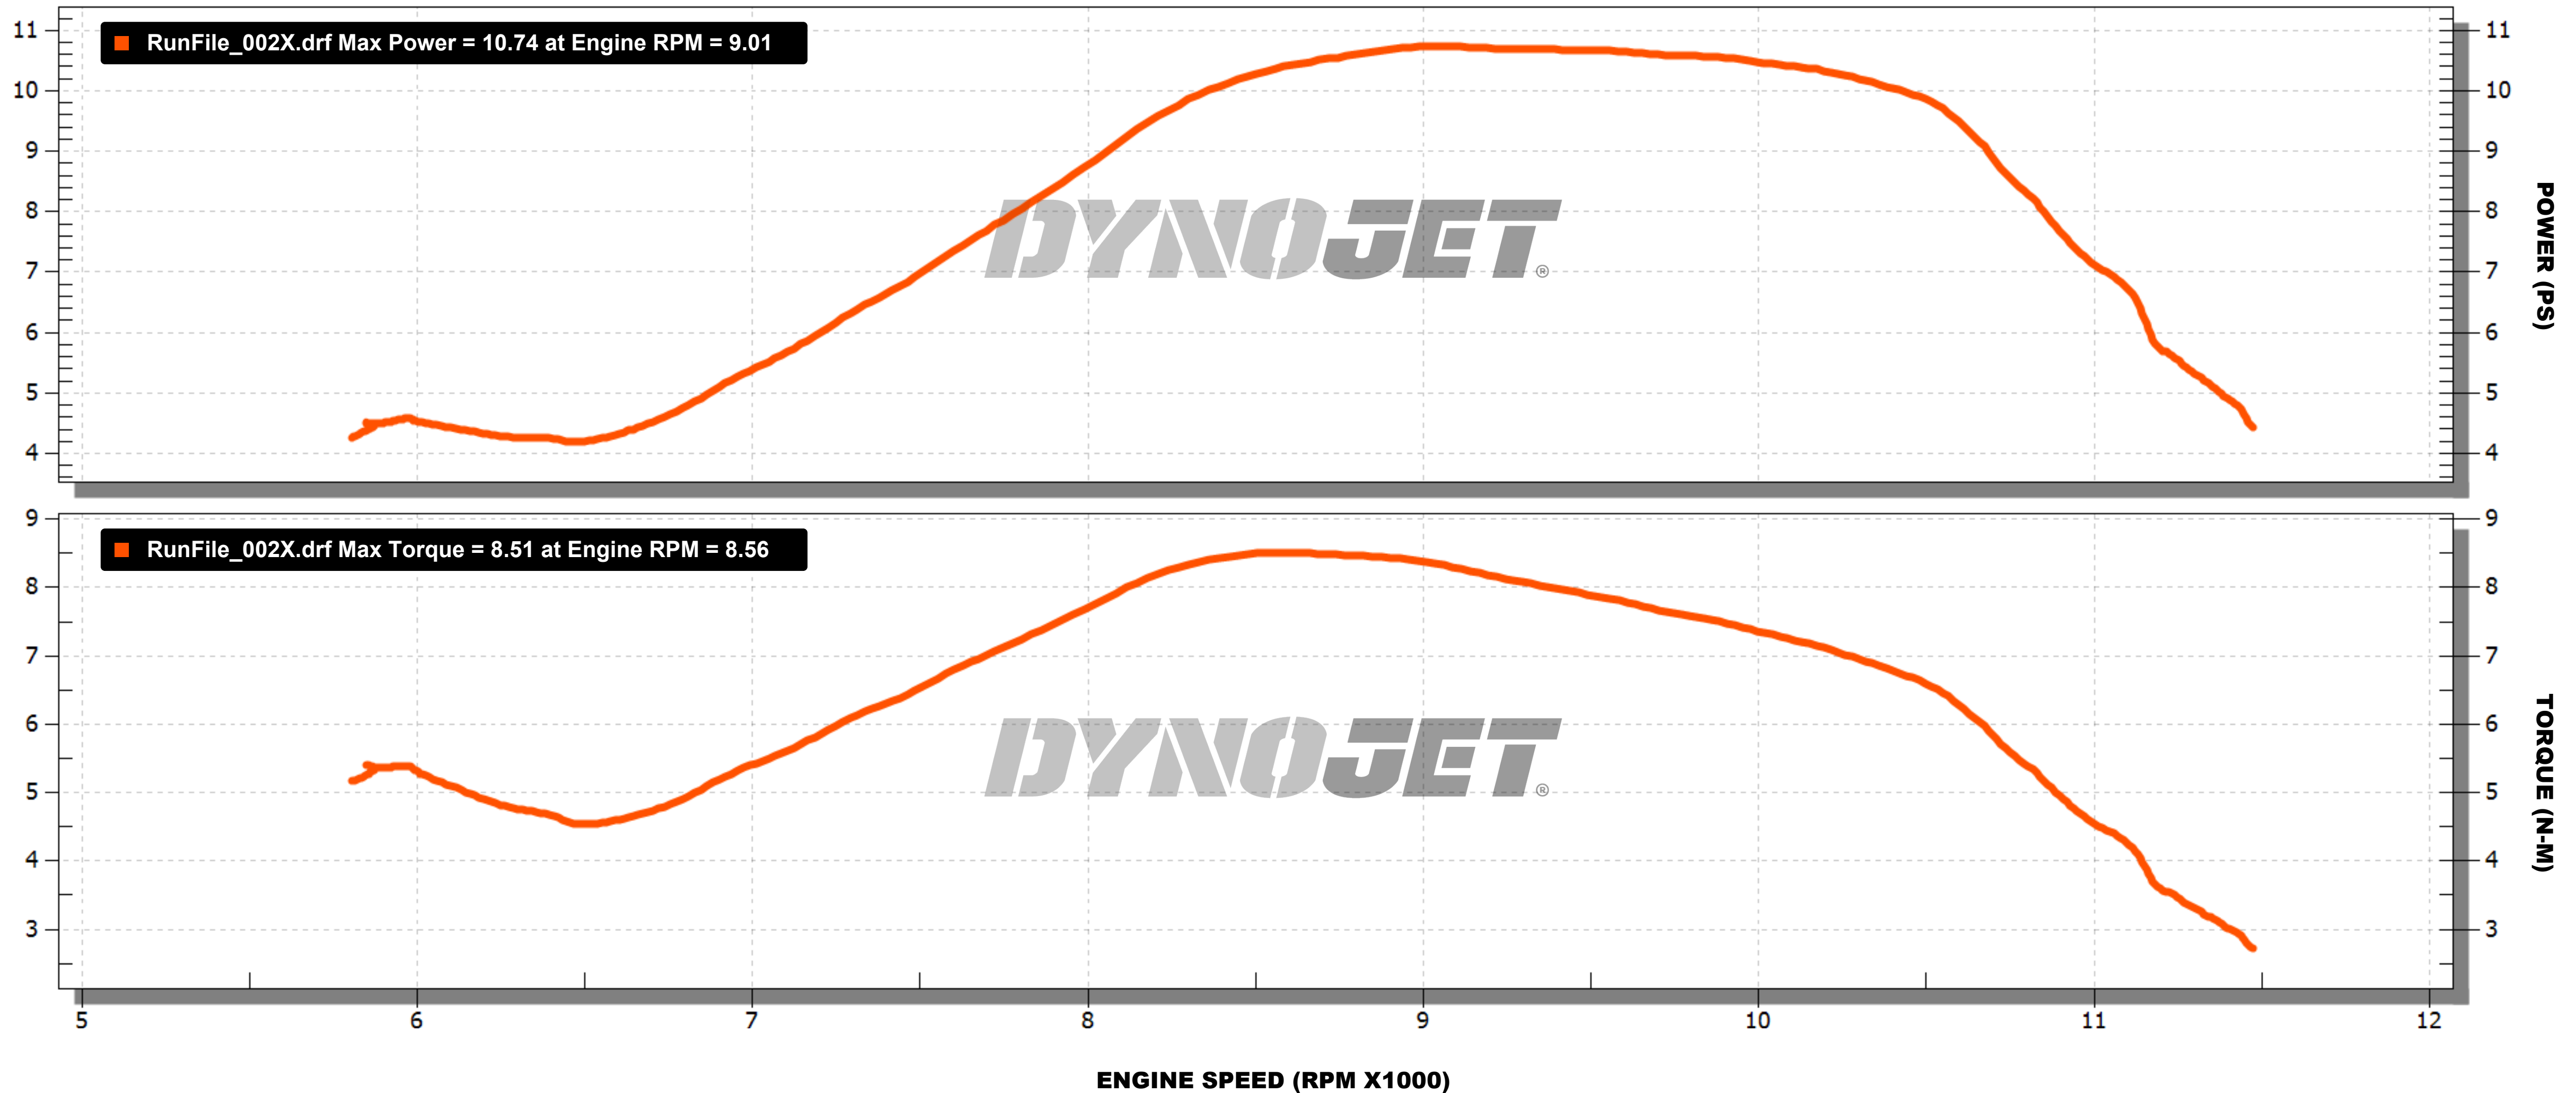

# STAGE 6<sup>®</sup>

## STREETTRACE 70CC

DYNOJET RESEARCH

CF: DIN Smoothing: 5

### STAGE6 STREETTRACE 70CC

MAX POWER = 10.74 PS MAX TORQUE = 8.51 N-M

RUNFILE\_002X.DRF [ AT: 13:58:52, WEDNESDAY, 7. APRIL 2021 ] [ CF: DIN 1.01 ]

RUN TYPE: RO

RUN CONDITIONS: 19,7°C, 1004,6, MBARS, HUMIDITY 12%