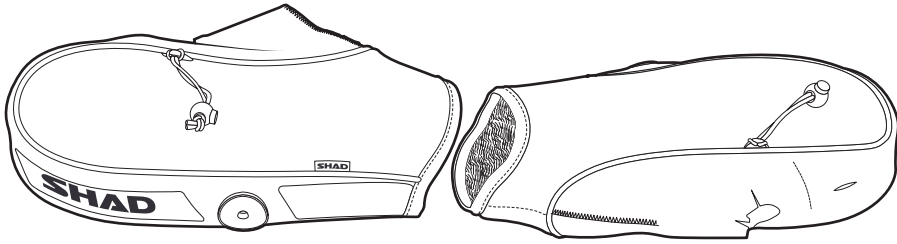

# SHAD

Ease of use - Quick fitting

Durability - UV protection

High visibility - reflective parts

Warmth - fur lining

Universal - adapt to a majority of motorcycles

## X0SR00 HANDS MUFFS