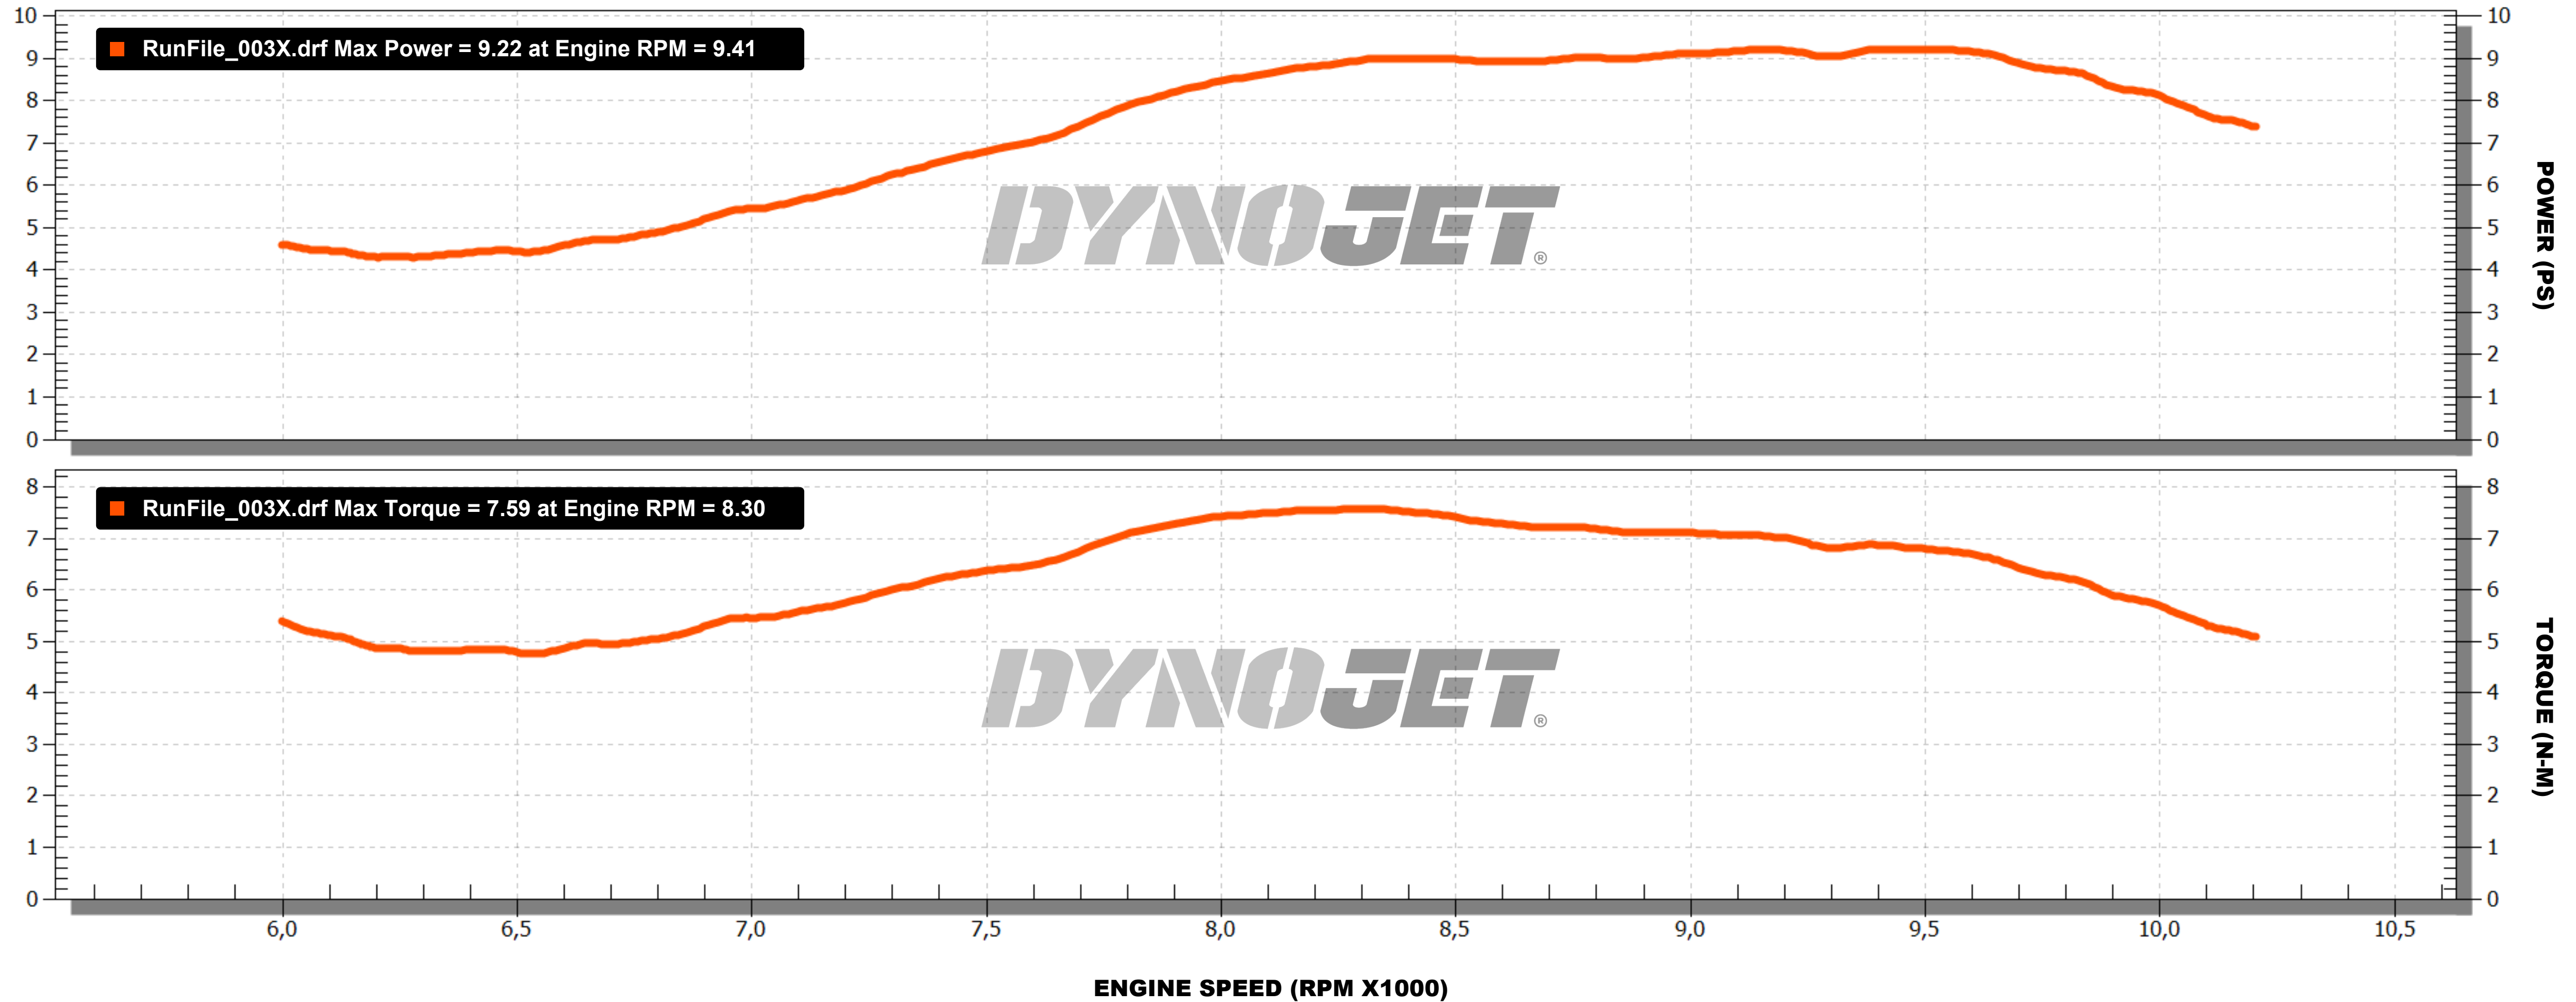

STAGE 6[®]

STREETTRACE 70CC

DYNOJET RESEARCH

CF: DIN Smoothing: 5

STAGE6 STREETTRACE 70CC

MAX POWER = 9.22 PS MAX TORQUE = 7.59 N-M

RUNFILE_003X.DRF [AT: 08:44:04, WEDNESDAY, 8. SEPTEMBER 2021] [CF: DIN 1.03]

RUN TYPE: RO

RUN CONDITIONS: 27,6°C, 998,7 MBARS, HUMIDITY 31%

DIN 1,03

CYLINDERKIT	STAGE6 STREETTRACE 70CC	S6-7216801
CRANKSHAFT	STAGE6 PRO REPLICIA 10MM	S6-8116800
EXHAUST	STAGE6 PRO REPLICIA MK2 (*)	S6-9116804
INTAKE	STAGE6 INTAKE KIT MK2 OVERSIZE	S6-3216800
CARBURETOR	STAGE6 MK2 DELLORTO BLACK EDITION	S6-31DEL-21

(*) DERESTRICTED